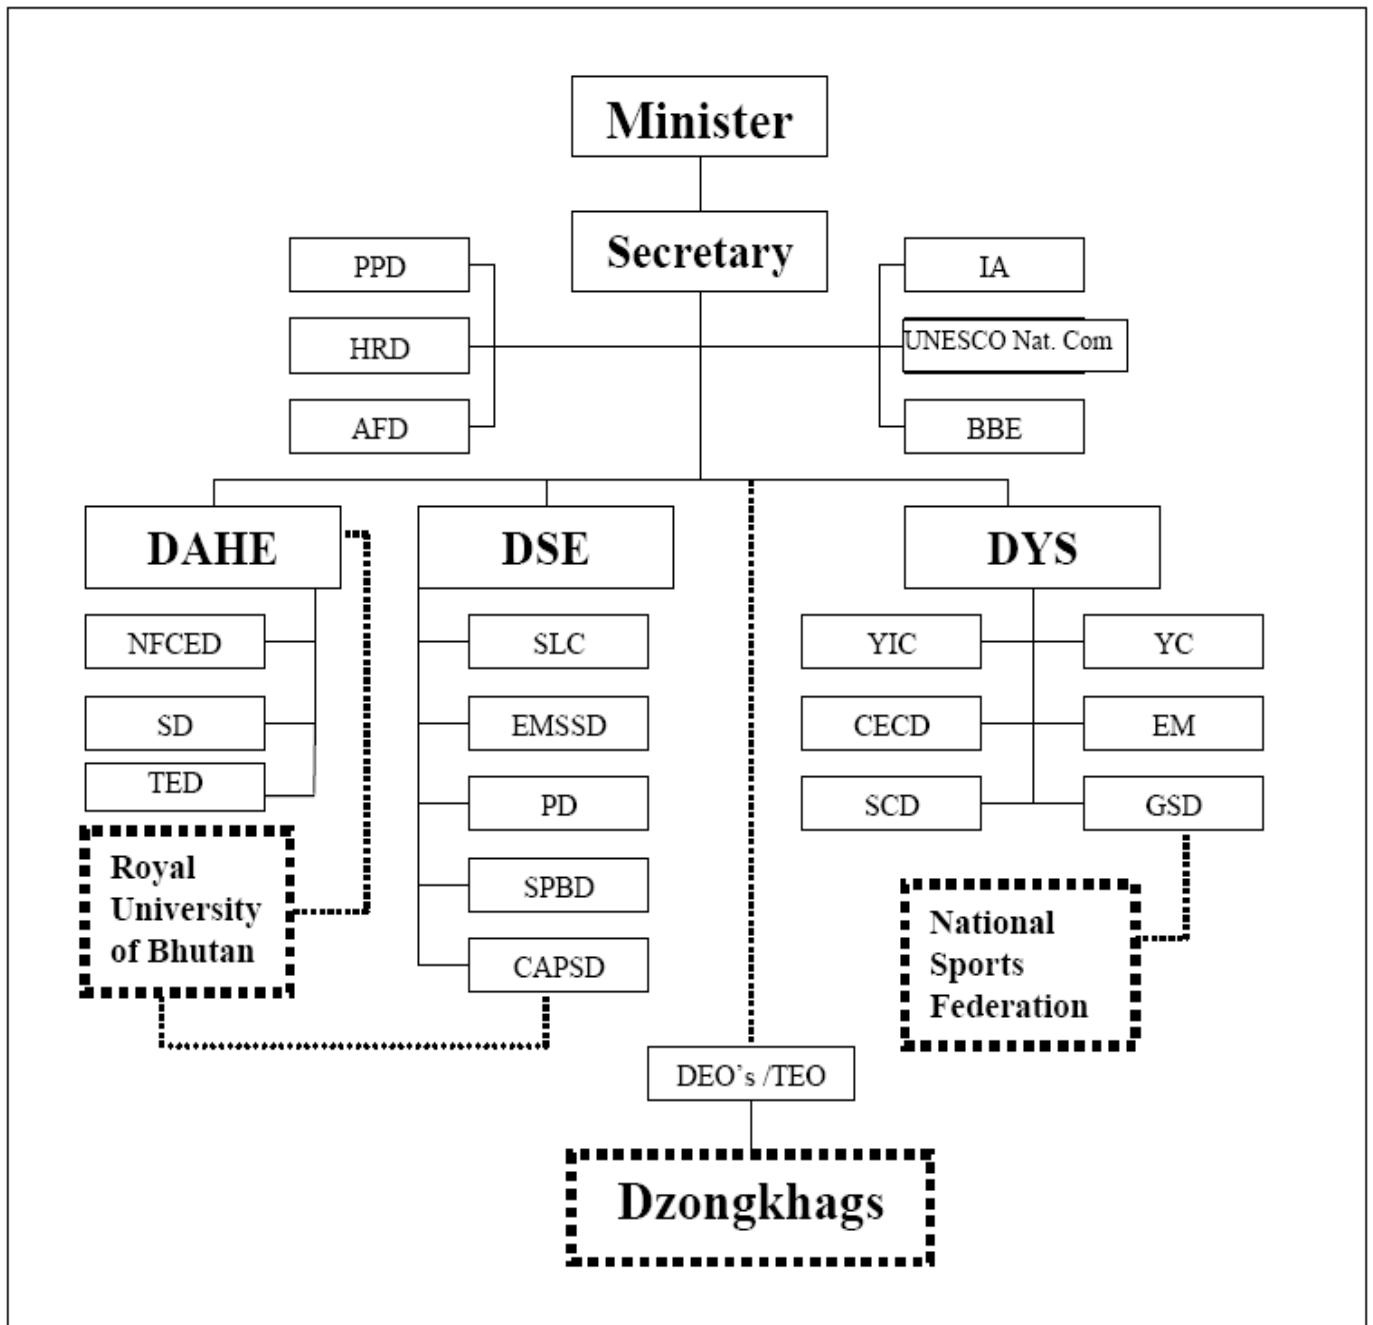

Organizational Structure of the Ministry of Education

PPD	Policy and Planning Division	SPBD	School Planning & Building Division
AFD	Administrative and Finance Division	CAPSD	Curriculum & Professional Services Division
HRMD	Human Resource Management Division	DYS	Department of Youth & Sports
IA	Internal Auditor	YIC	Youth Information Centre
BBE	Bhutan Board of Examination	YC	Youth Center
DAHE	Department of Adult and Higher Education	CECD	Career Education & Counseling Division
NFCED	Non Formal & Continuing Education Division	EM	Education Media
SD	Scholarship division	SCD	Scouts Division
SLC	School Liaison & Coordination Unit	GSD	Games & Sports Division
EMSSD	Education Monitoring & Support Service Division	PD	Programme Division
TED	Tertiary Education Division	Dzongkhag	District
DSE	Department of School Education	UNESCO	UNESCO National Commission
DEO	Dzongkhag Education Officer	Nat. Com	
		TEO	'Thromdue' Education Officer